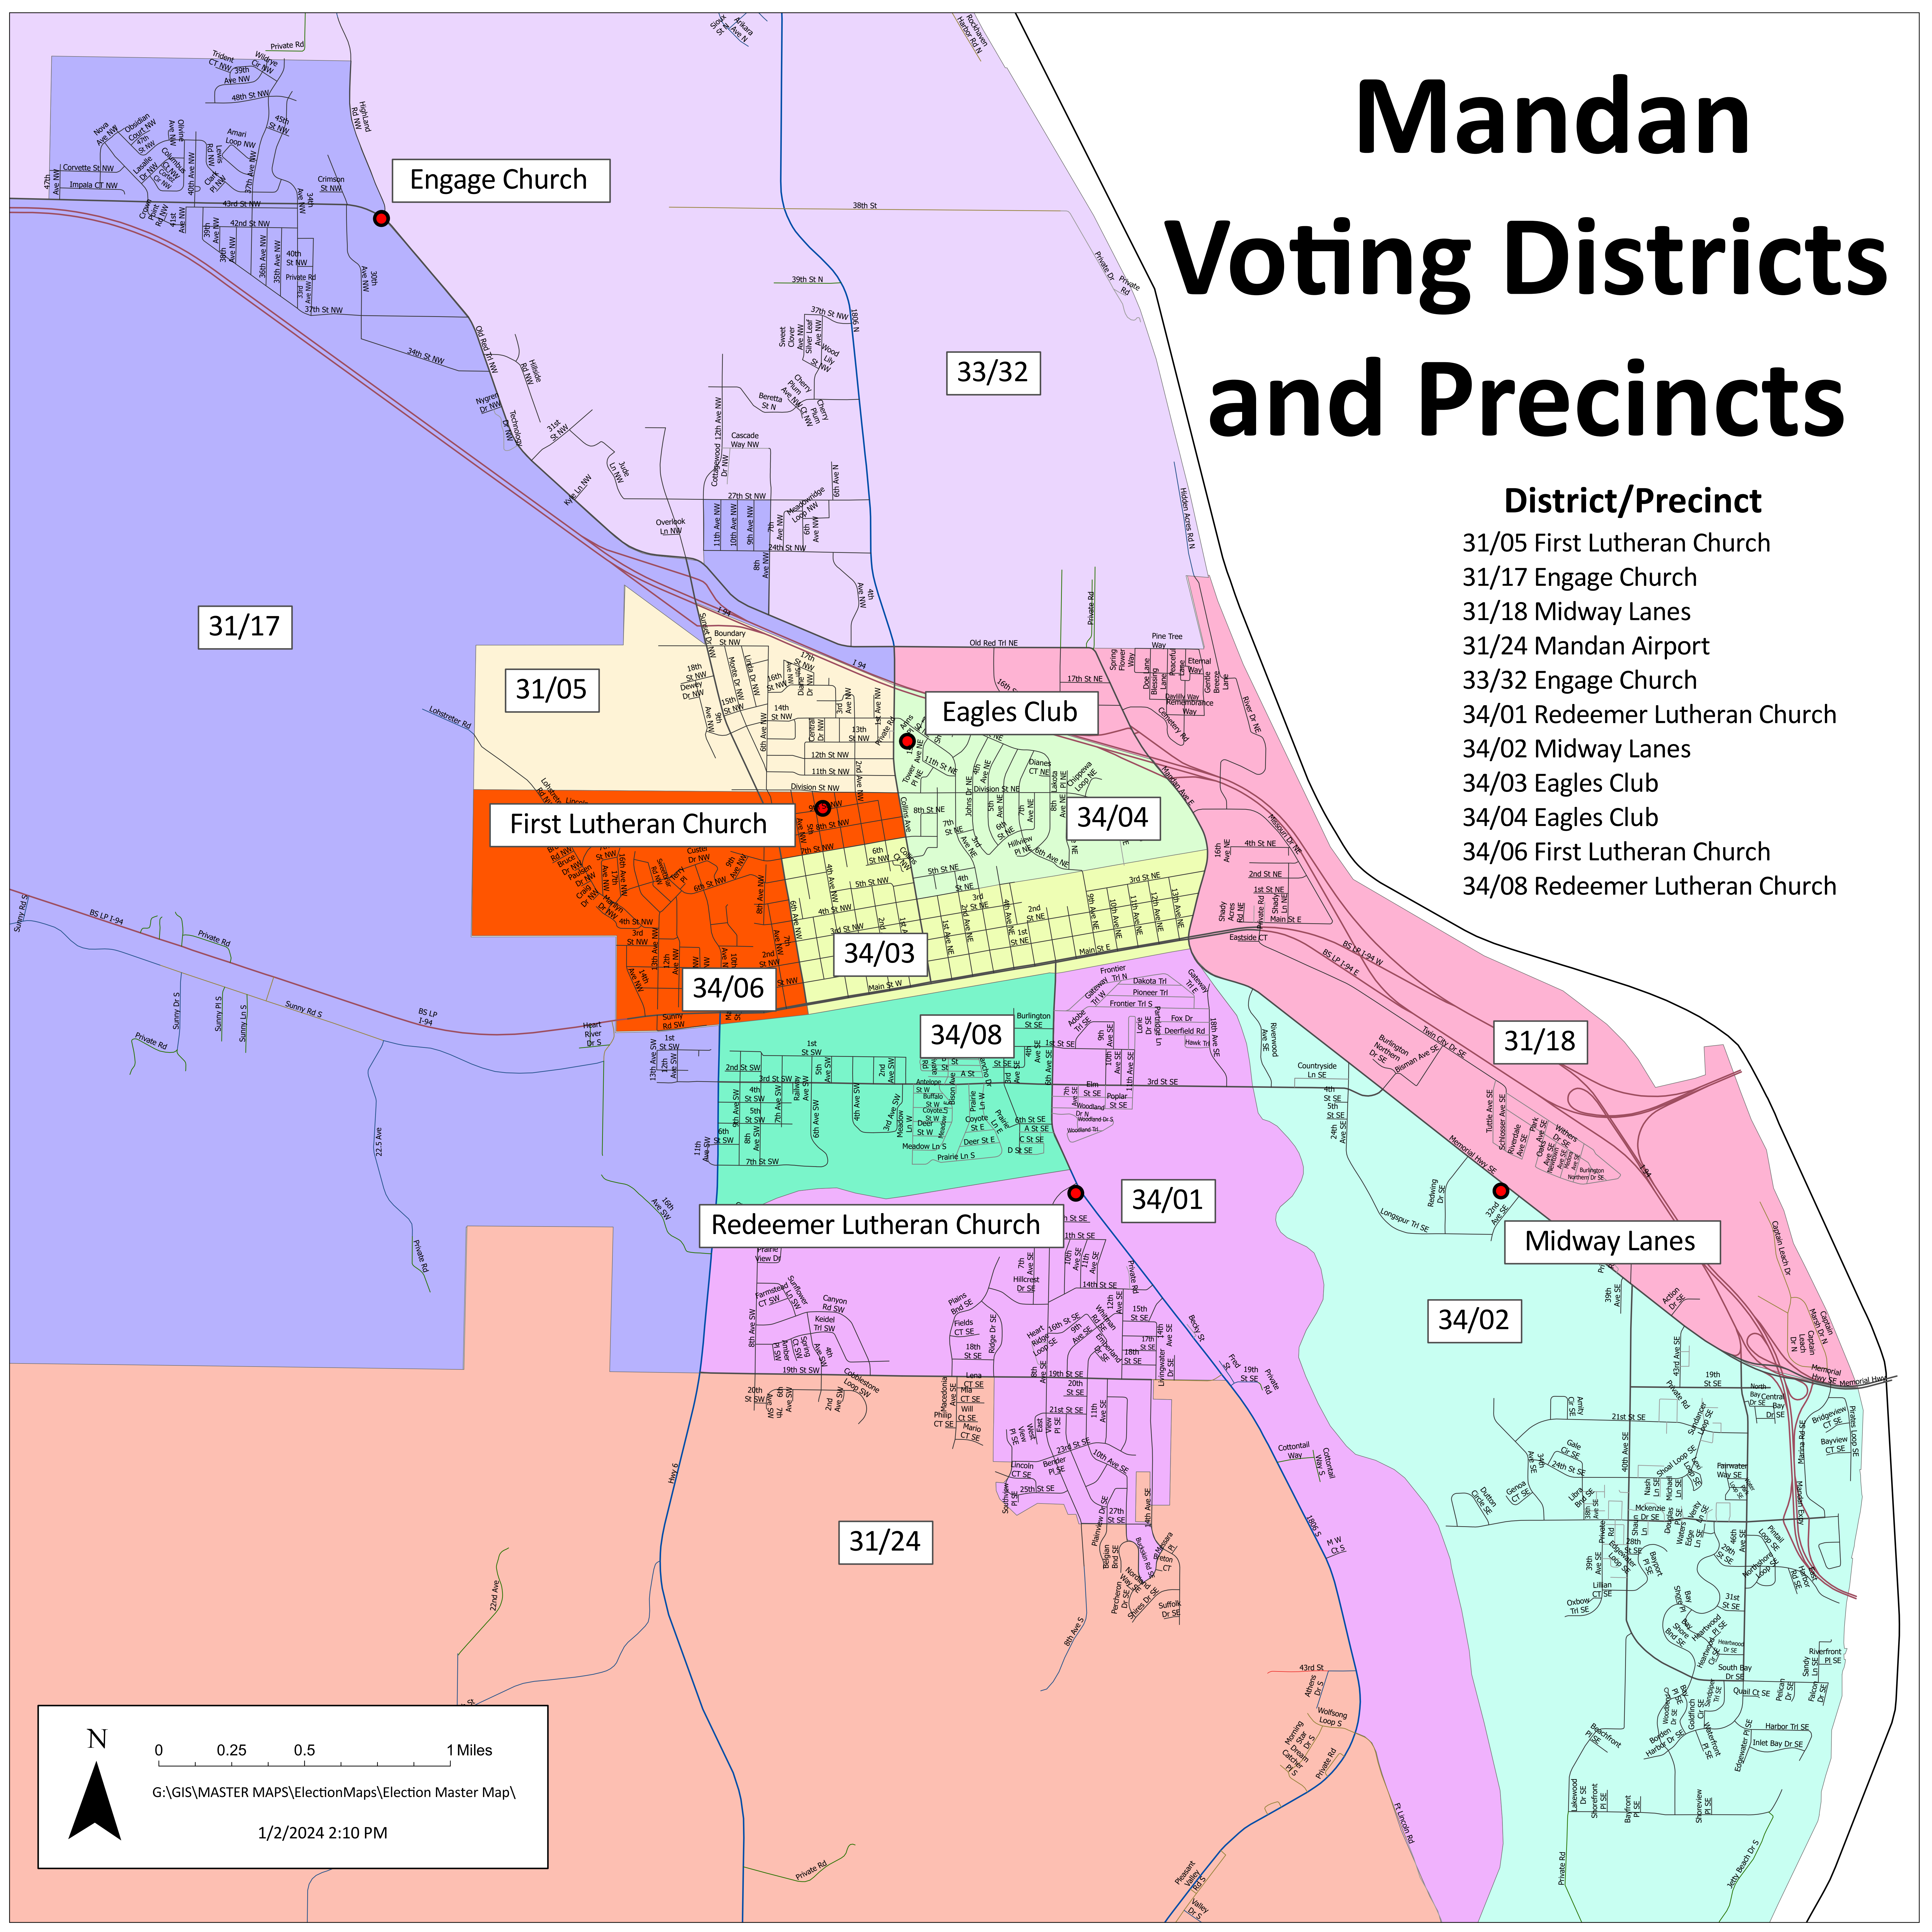

# Mandan Voting Districts and Precincts

## District/Precinct

- 31/05 First Lutheran Church
- 31/17 Engage Church
- 31/18 Midway Lanes
- 31/24 Mandan Airport
- 33/32 Engage Church
- 34/01 Redeemer Lutheran Church
- 34/02 Midway Lanes
- 34/03 Eagles Club
- 34/04 Eagles Club
- 34/06 First Lutheran Church
- 34/08 Redeemer Lutheran Church